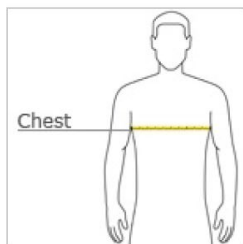

WOMEN'S AND SIZE CHART

HOW TO MEASURE

BUST
 Measure under the arm and around the fullest part of the bust with arms down, keeping tape horizontal.

SIZE CHART

	XS	S	M	L	XL	2XL	3xl
Size	0/2	4/6	8/10	12/14	16/18	20/22	24/26

MEN SIZE CHART

HOW TO MEASURE

CHEST WIDTH

Measure under the arm and around the fullest part of the chest with arms down, keeping tape horizontal.

SIZE CHART

	S	M	L	XL	2XL	3XL	4XL	5XL
Chest	34-36	38-40	42-44	46-48	50-52	54-56	58-60	62-64

HOODIE

HOW TO MEASURE

CHEST WIDTH

Measure under the arm and around the fullest part of the chest with arms down, keeping tape horizontal.

SIZE CHART

	XL	2XL	3XL	S	M	L
Chest	46-48	50-52	54-56	34-36	38-40	42-44