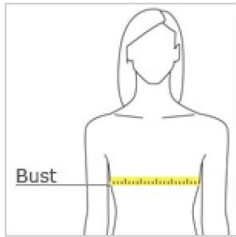

WOMEN'S AND SIZE CHART

HOW TO MEASURE

BUST
 Measure under the arm and around the fullest part of the bust with arms down, keeping tape horizontal.

SIZE CHART

	XS	S	M	L	XL	2XL	3xl
Size	0/2	4/6	8/10	12/14	16/18	20/22	24/26

MEN SIZE CHART

HOW TO MEASURE

CHEST WIDTH

Measure under the arm and around the fullest part of the chest with arms down, keeping tape horizontal.

SIZE CHART

	S	M	L	XL	2XL	3XL	4XL	5XL
Chest	34-36	38-40	42-44	46-48	50-52	54-56	58-60	62-64

HOODIE

HOW TO MEASURE

CHEST WIDTH

Measure under the arm and around the fullest part of the chest with arms down, keeping tape horizontal.

SIZE CHART

	XL	2XL	3XL	S	M	L
Chest	46-48	50-52	54-56	34-36	38-40	42-44