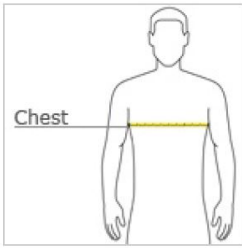

WOMEN'S AND SIZE CHART

HOW TO MEASURE

BUST
 Measure under the arm and around the fullest part of the bust with arms down, keeping tape horizontal.

SIZE CHART

	XS	S	M	L	XL	2XL	3xl
Size	0/2	4/6	8/10	12/14	16/18	20/22	24/26

MEN SIZE CHART

HOW TO MEASURE

CHEST WIDTH

Measure under the arm and around the fullest part of the chest with arms down, keeping tape horizontal.

SIZE CHART

	S	M	L	XL	2XL	3XL	4XL	5XL
Chest	34-36	38-40	42-44	46-48	50-52	54-56	58-60	62-64

HOODIE

HOW TO MEASURE

CHEST WIDTH

Measure under the arm and around the fullest part of the chest with arms down, keeping tape horizontal.

SIZE CHART

	XL	2XL	3XL	S	M	L
Chest	46-48	50-52	54-56	34-36	38-40	42-44